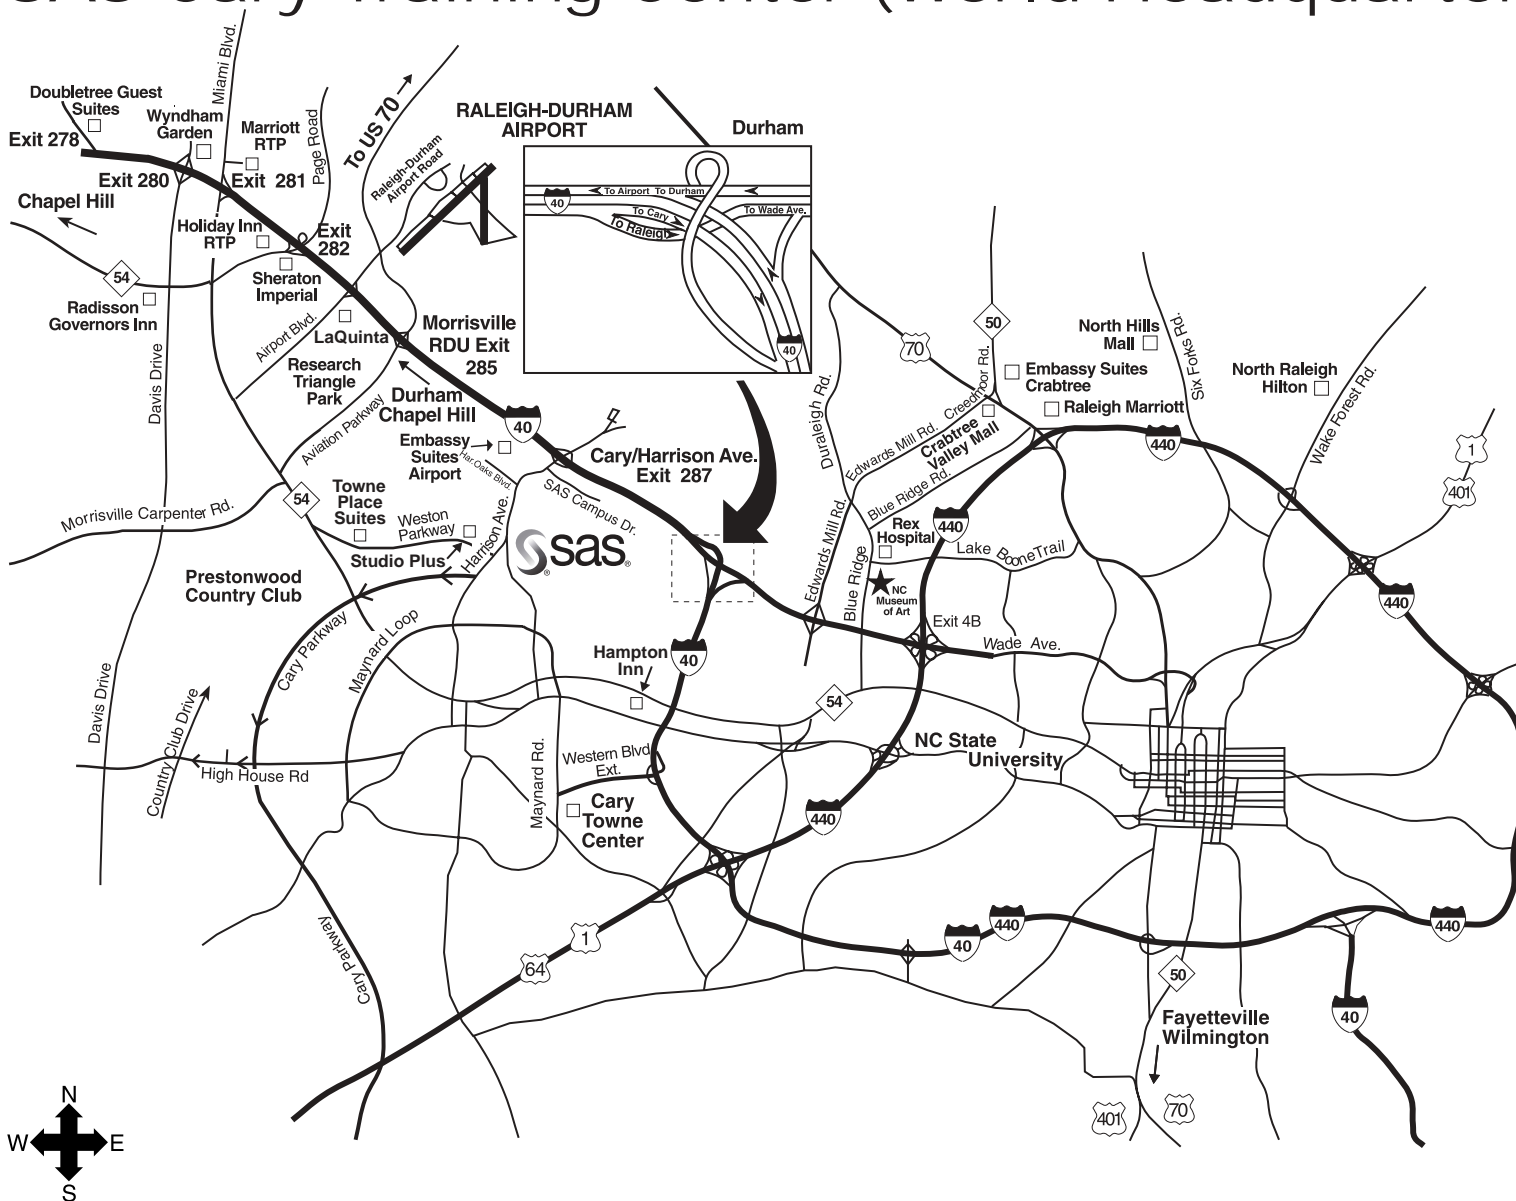

SAS Institute Inc.
World Headquarters
SAS Campus Drive
Cary, NC 27513 USA
Tel: (919) 677 8000
Fax: (919) 677 3860

SAS Cary Training Center (World Headquarters)

Directions to SAS and Embassy Suites Airport

(From Raleigh take I-40 West; from Raleigh-Durham Airport, take I-40 East.)

- SAS is located on SAS Campus Drive just off I-40, Exit 287 at Harrison Avenue. Turn south onto Harrison Avenue, then left at traffic light onto SAS Campus Drive.

- Embassy Suites Airport is located on Harrison Oaks Boulevard just off I-40, Exit 287 at Harrison Avenue. Turn south onto Harrison Avenue, proceed through traffic light, then turn right onto Harrison Oaks Blvd.

Directions from Crabtree Area to SAS via 440

- 70 East to 440 South
- 440 South to Exit 4B onto 40 West
- 40 West to Exit 287
- Left on Harrison Ave
- Left on SAS Campus Drive at 1st light
- Building F is 2nd building on right

Shortcut

- Take Creedmoor Road (which becomes Edward Mill Rd.)
- Right on 40 West
- Stay on 40 West until Exit 287
- From 287, left on Harrison Avenue
- Left at 1st light onto SAS Campus Drive
- Building F is 2nd Building on right

Return Trip to Hotels

- You must take Wade Avenue, Exit 289 (right 2 lanes when driving on 40 East from SAS).